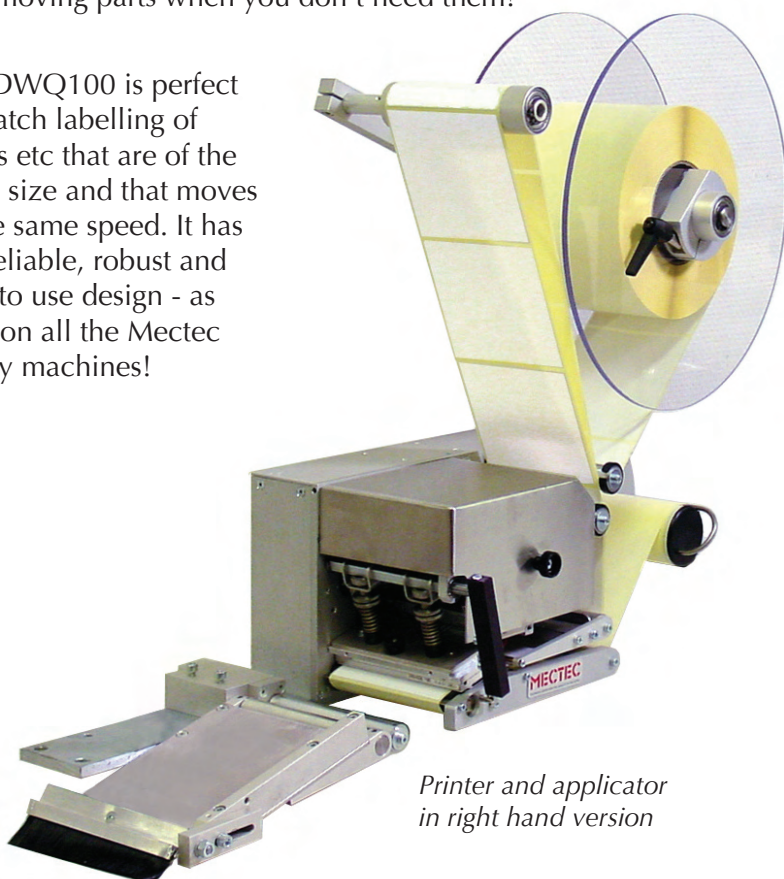

## DWQ100 - WIPE ON APPLICATOR

DWQ100 is an easy functioning and fast Print&Apply system. It's in fact a long dispensing beak mounted on an Direct thermal printer. The main advantage lays in its simplicity - no unnecessary moving parts when you don't need them!

The DWQ100 is perfect for batch labelling of boxes etc that are of the same size and that moves at the same speed. It has the reliable, robust and easy to use design - as seen on all the Mectec family machines!

### TECHNICAL DATA

<b>Type of applicator:</b>	Wipe On
<b>Dispensing beak:</b>	Adjustable 230 - 380 mm
<b>Print speed:</b>	Up to 300 mm/sec
<b>Resolution:</b>	8 or 12 dots/mm 200/300 DPI
<b>Interface:</b>	2 x RS232, 1 x RS485, 1 x USB 2.0 (Ethernet optional)
<b>Overall dimensions:</b> (l x h x w)	670 - 1000 x 506 x 234 mm - P & A 406 x 265 x 128 mm - PCU III
<b>Controller functions:</b>	On-Line and Stand Alone operation, 2 x 20 characters display, 9 keys, 11 status LEDs. Real time clock, counters, date offsets and much more...!

### FAST FACTS

<b>Printer:</b>	4" Direct Thermal
<b>Application:</b>	Side or top labelling on moving object
<b>Label size:</b>	40 x 40 - 105 x 270 mm
<b>Distance:</b>	0 - 25 mm

Available in both right- and left hand version!