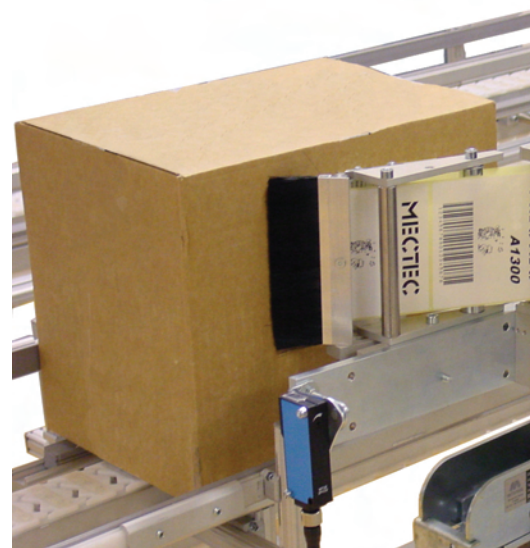

Box and tray labelling. Applies on moving products!